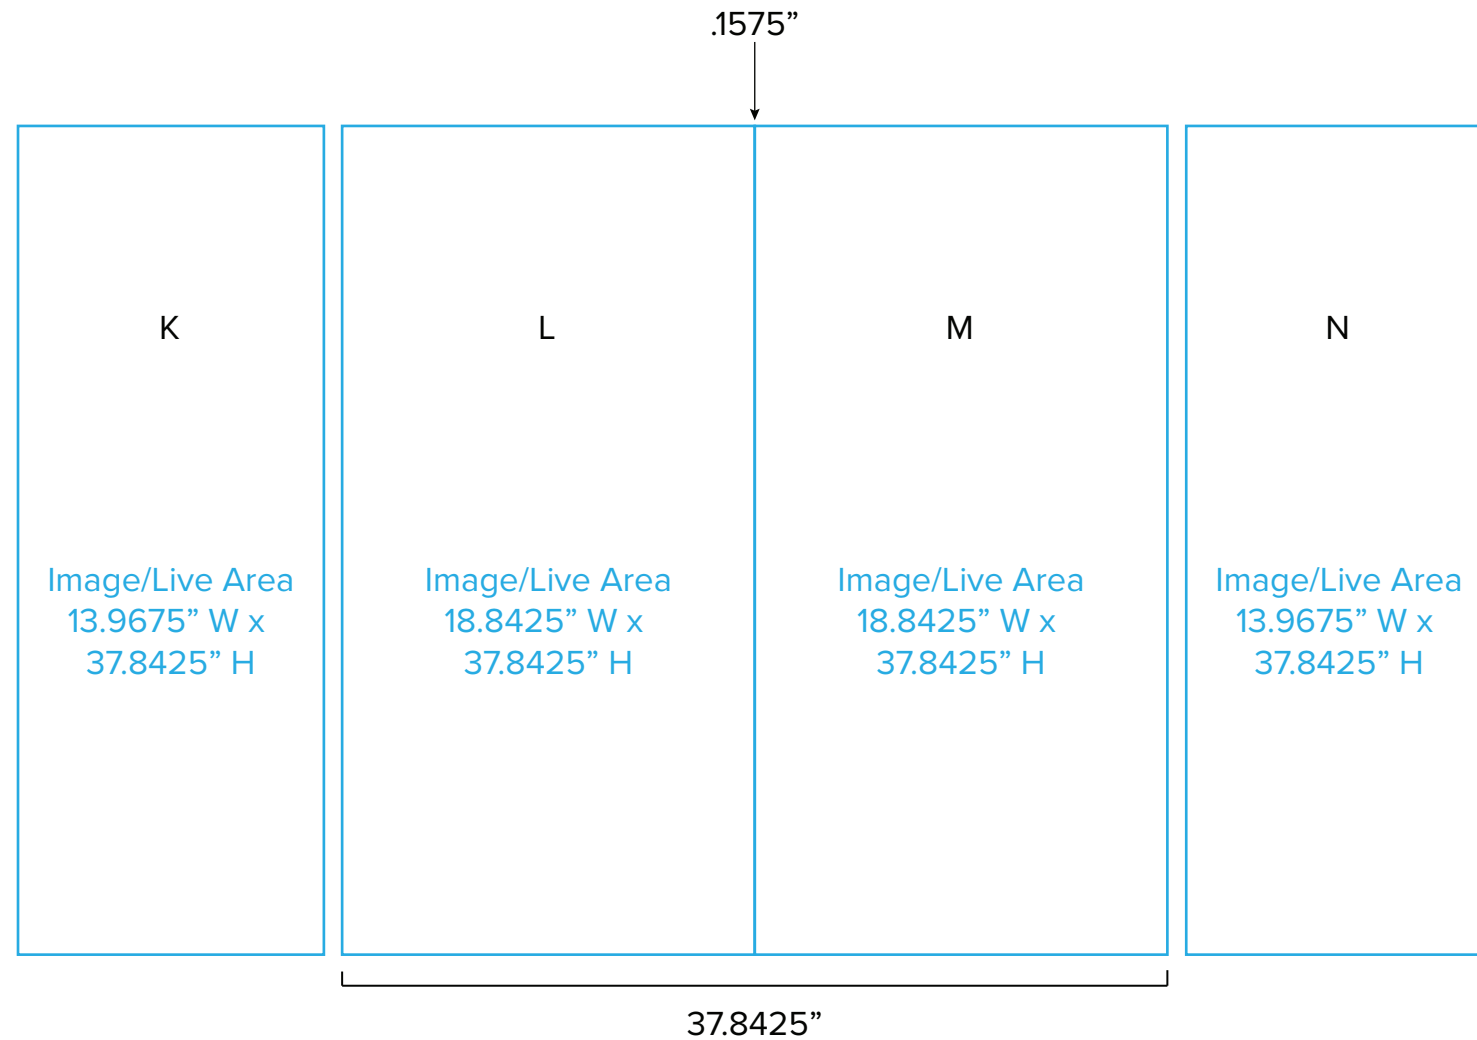

Graphic Template
10 x 10 Inline Exhibit
SEG Graphics,
Sintra Door and Panel

NOTE: All Raster Art (jpg, tiff,psd, png, etc.) must be at least 100 dpi at print size.

Graphic Template
10 x 10 Inline Exhibit
GOD-1558 Reception Counter
SEG Version

NOTE:
1/2" of graphic perimeter
is hidden by extrusion

NOTE: All Raster Art (jpg, tiff,psd, png, etc.) must be at least 100 dpi at print size.

Graphic Template
10 x 10 Inline Exhibit
GOD-1558 Reception Counter
Sintra Version

NOTE:
1/2" of graphic perimeter
is hidden by extrusion

NOTE: All Raster Art (jpg, tiff,psd, png, etc.) must be at least 100 dpi at print size.