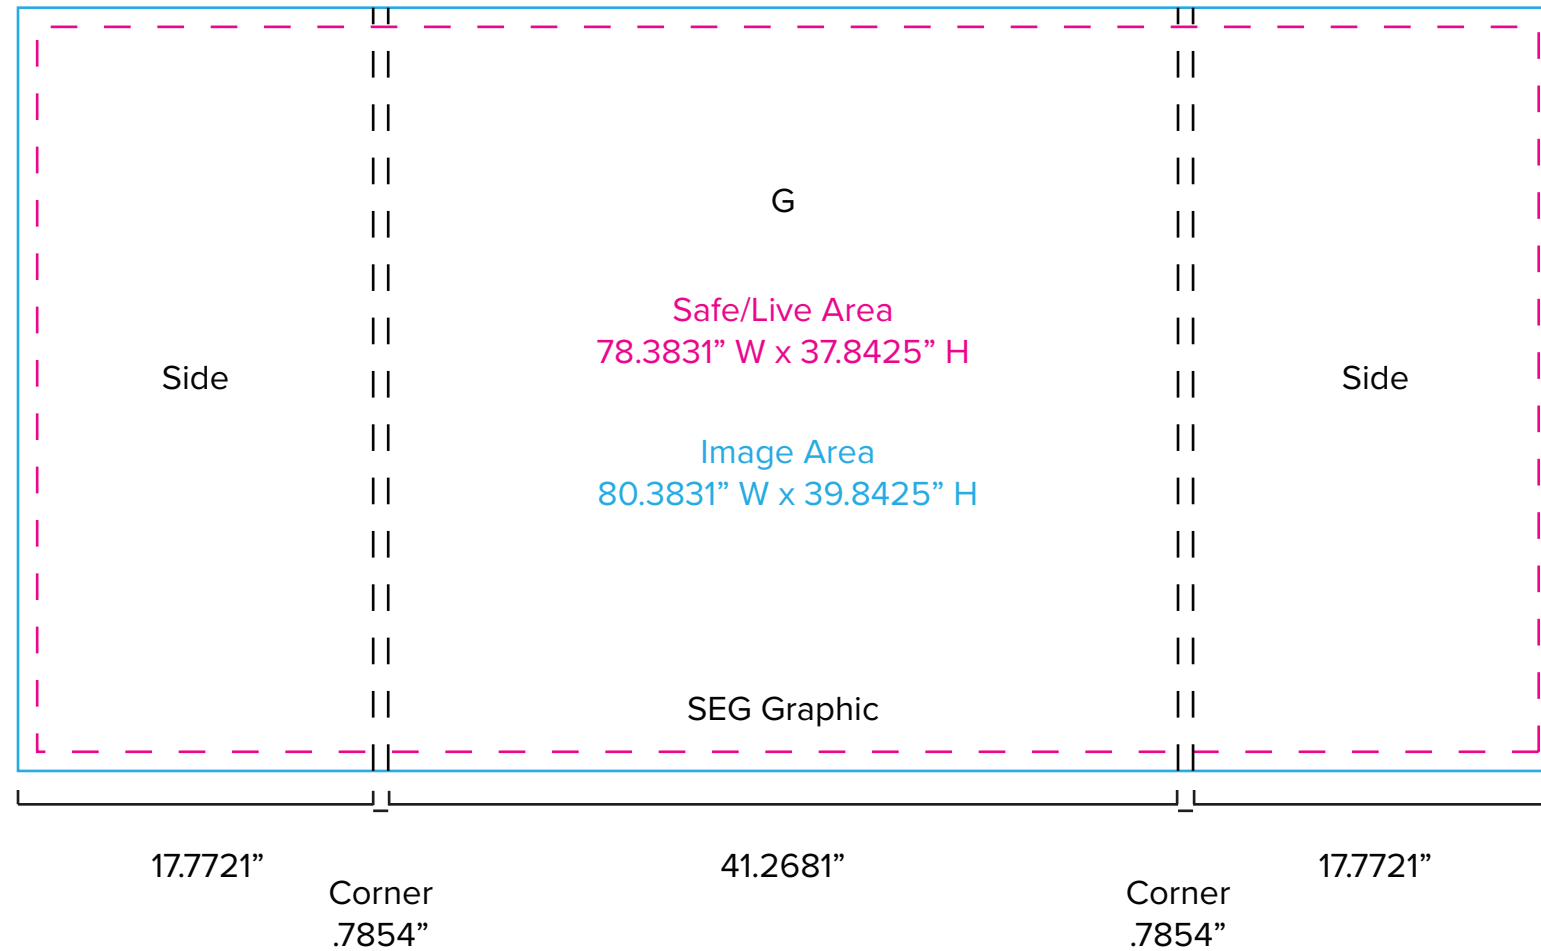

Graphic Template
10 x 10 Inline Exhibit
SEG Graphics,
Sintra Door and Panel

NOTE: All Raster Art (jpg, tiff,psd, png, etc.) must be at least 100 dpi at print size.

Graphic Template
10 x 10 Inline Exhibit
GOD-1558 Reception Counter
SEG Version

NOTE:
1/2" of graphic perimeter
is hidden by extrusion

NOTE: All Raster Art (jpg, tiff,psd, png, etc.) must be at least 100 dpi at print size.

Graphic Template
10 x 10 Inline Exhibit
GOD-1558 Reception Counter
Sintra Version

NOTE:
1/2" of graphic perimeter
is hidden by extrusion

NOTE: All Raster Art (jpg, tiff,psd, png, etc.) must be at least 100 dpi at print size.