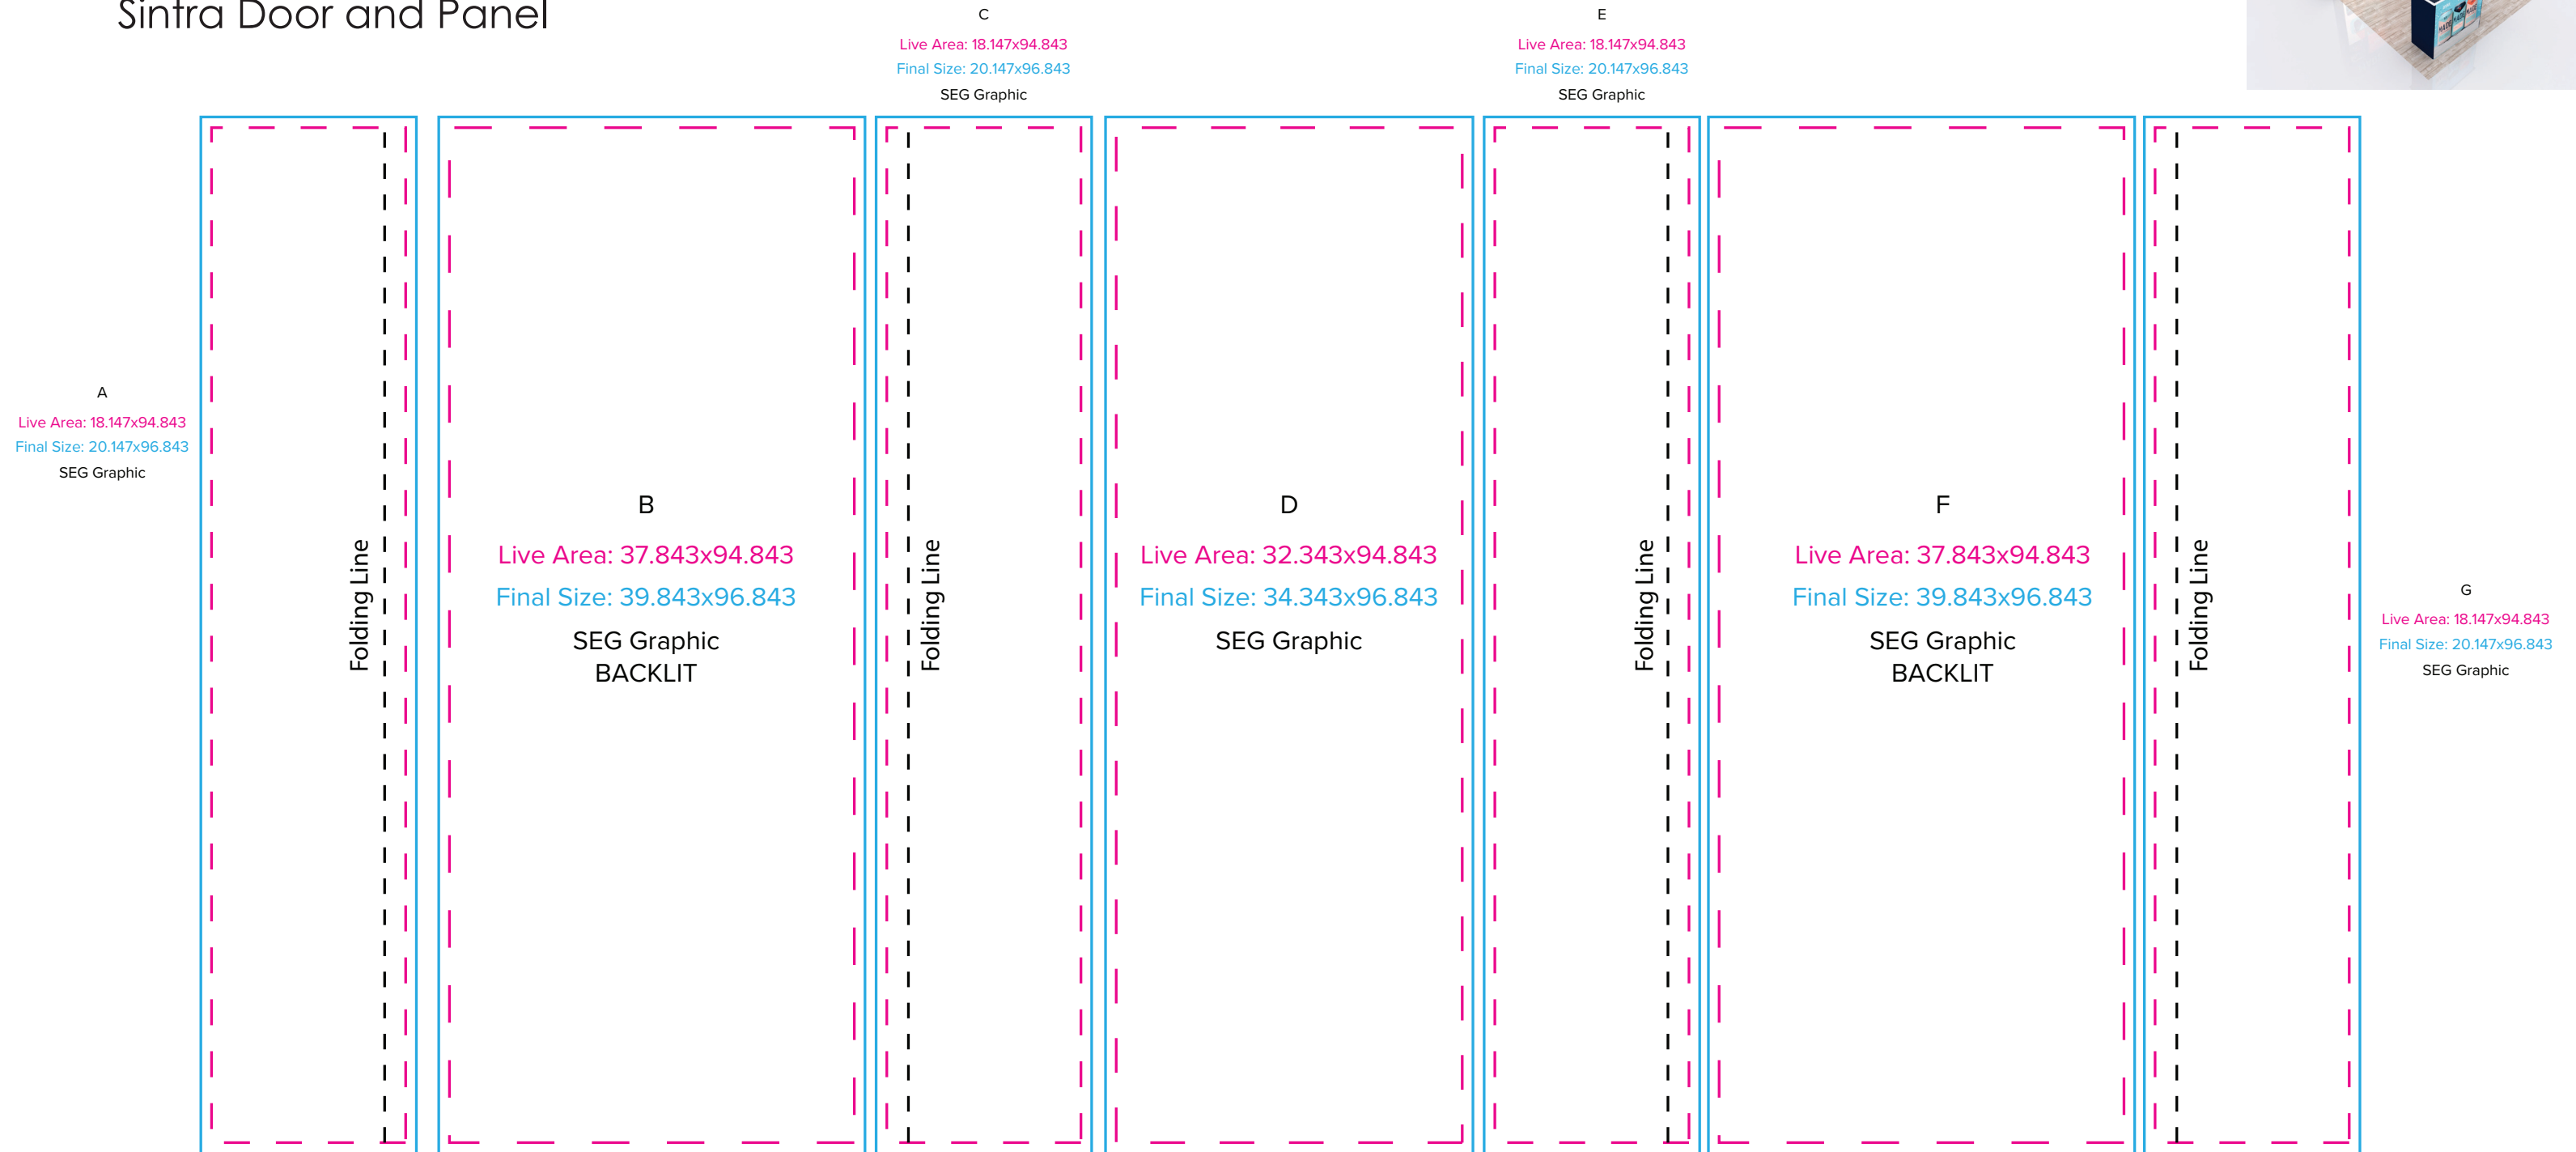

Graphic Template
10 x 10 Inline Exhibit
SEG Graphics,
Sintra Door and Panel

NOTE: All Raster Art (jpg, tiff,psd, png, etc.) must be at least 100 dpi at print size.

Graphic Template
10 x 10 Inline Exhibit
GOD-1558 Reception Counter
SEG Version

NOTE:
1/2" of graphic perimeter
is hidden by extrusion

NOTE: All Raster Art (jpg, tiff,psd, png, etc.) must be at least 100 dpi at print size.

Graphic Template
10 x 10 Inline Exhibit
GOD-1558 Reception Counter
Sintra Version

NOTE:
1/2" of graphic perimeter
is hidden by extrusion

NOTE: All Raster Art (jpg, tiff,psd, png, etc.) must be at least 100 dpi at print size.